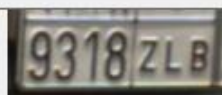

SAUDI ARABIA

Image resolution: 1280x720 pixels

Display images

9318ZLB

Image resolution: 1280x720 pixels

Display images

5046LXB

Image resolution: 1280x720 pixels

Display images

9862VJA

9862 VJA

Image resolution: 1280x720 pixels

Display images

977ZZJ

977 ZZJ

BAHRAIN

20340R

A close-up photograph of a yellow license plate, identical to the one above, showing the Arabic word 'عُمان', a small 'R' in a circle, and the number '20340'.

7299AY

A close-up photograph of a white license plate. The plate features the Arabic word 'عُمان' on the left, 'AY' in the middle, and the number '7299' on the right.

8-55262

A close-up photograph of the license plate '8-55262'. The plate is white with black text and a red '8' on the left. The text '8-55262' is clearly visible.