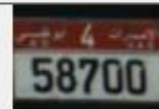

20340R

A close-up photograph of a yellow license plate, identical to the one above, showing the Arabic word 'عُمان', a small 'R' in a circle, and the number '20340'.

7299AY

A close-up photograph of a white license plate. The plate features the Arabic word 'عُمان' on the left, 'AY' in the middle, and the number '7299' on the right.

J26441

8-41711

4-58700

12-8668

16-71858

2-94645

Q88239

A close-up photograph of the license plate 'Q88239'. The plate is white with black text and a red 'Q' on the left. The text 'Q88239' is clearly visible.

8-55262

A close-up photograph of the license plate '8-55262'. The plate is white with black text and a red '8' on the left. The text '8-55262' is clearly visible.